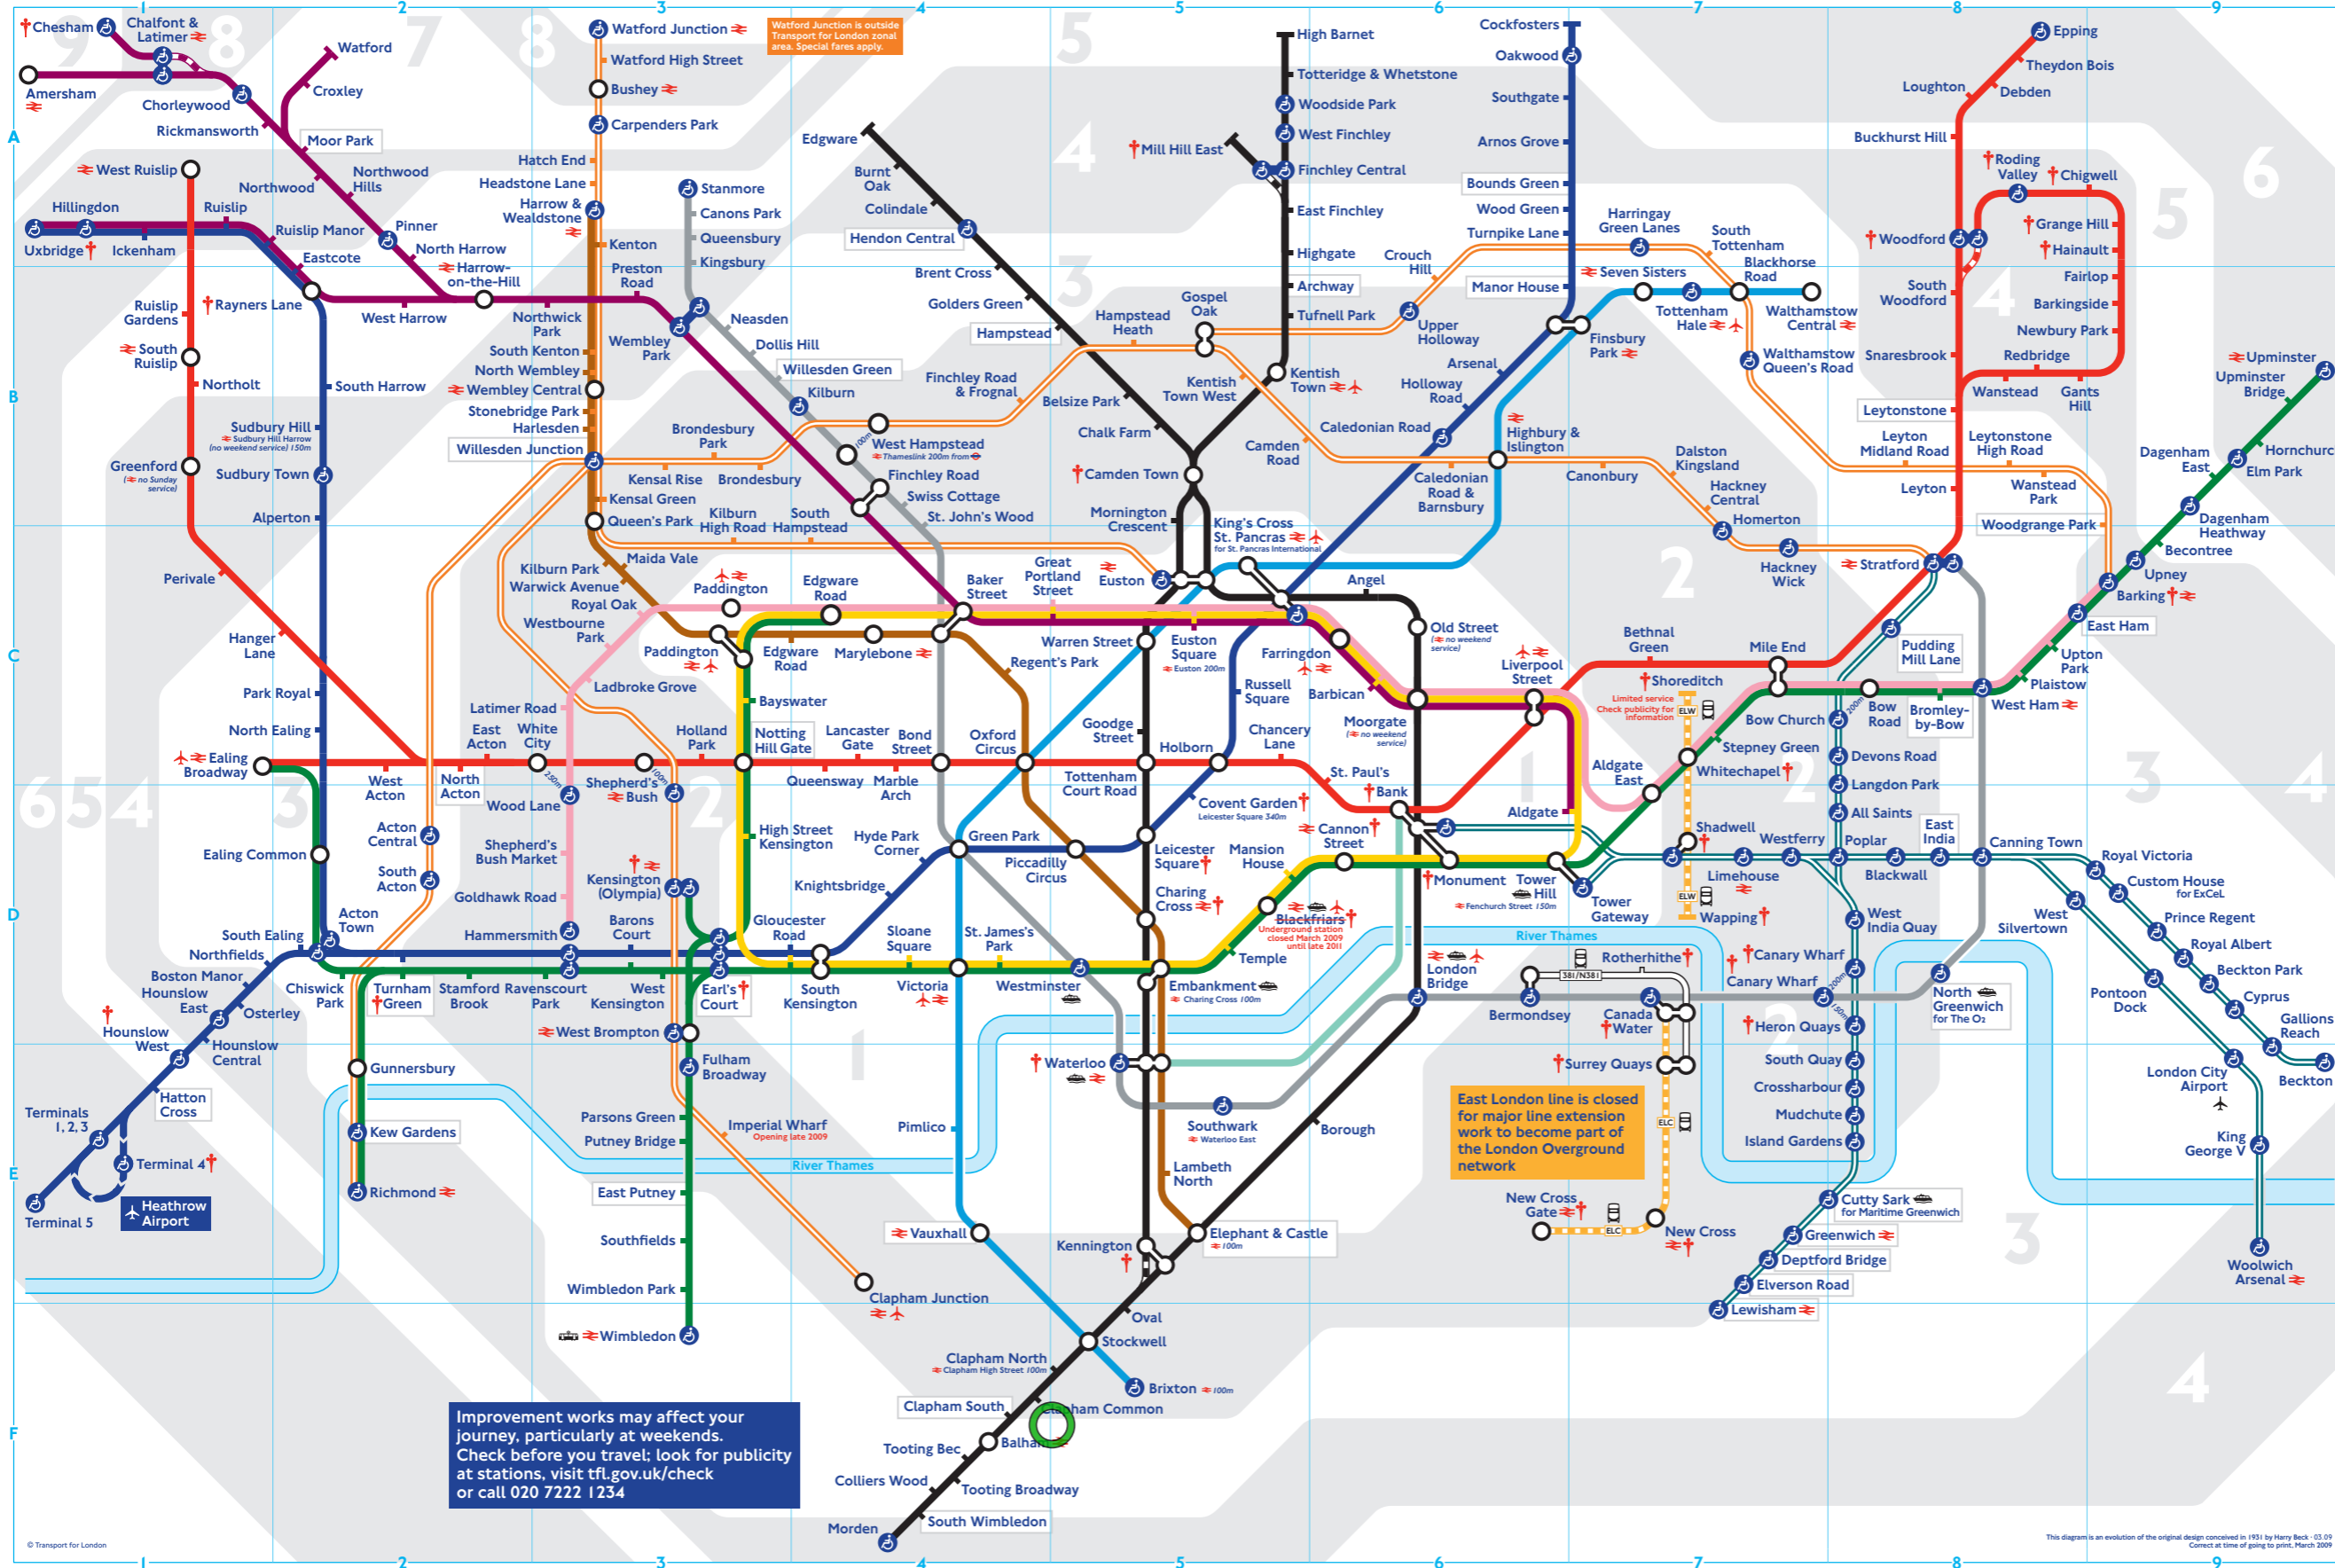

Tube Map

Key to lines † Check before you travel

- **Bakerloo** No special arrangements.
- **Central** The service between Woodford - Hainault operates until approximately 2400. There is major escalator work at Bank and Monument stations. Please see information below.
- **Circle** Cannon Street open until 2100 Mondays to Fridays. Open Saturdays 0730 to 1930. Closed Sundays. Blackfriars Underground station is closed until late 2011.
- **District** Cannon Street open until 2100 Mondays to Fridays. Open Saturdays 0730 to 1930. Closed Sundays. Earl's Court - Kensington (Olympia) 0700 to 2345 Mondays to Saturdays, 0800 to 2345 Sundays. Turnham Green is also served by Piccadilly line trains early mornings and late evenings. Blackfriars Underground station is closed until late 2011.
- **East London** The East London line is closed. Use replacement buses or alternative Tube, bus and DLR routes via zone 2.
- **Hammersmith & City** No service Whitechapel - Barking early morning or late evening Mondays to Saturdays or all day Sundays.
- **Jubilee** There is step free interchange between Canary Wharf Underground and DLR stations and Heron Quays DLR station at street level.
- **Metropolitan** For Chesham, change at Chalfont & Latimer on most trains.
- **Northern** Except during weekday peak hours, all trains to/from Morden run via Bank - for the Charing Cross branch, change at Kennington. For journeys to and from Mill Hill East at off-peak times, change at Finchley Central. On Sundays between 1300 and 1700, Camden Town is open for interchange and exit only. There is major escalator work at Bank and Monument stations. Please see information below.
- **Piccadilly** No service Uxbridge - Rayners Lane in the early mornings. Heathrow Terminal 4 station open Mondays to Saturdays until 2345 only. Sundays until 2315. Trains via Terminal 4 may stop there for up to 8 minutes before continuing to Terminals 1, 2, 3. Turnham Green is served by Piccadilly line trains early mornings and late evenings. Avoid the crowds at Covent Garden station by taking a short walk there from nearby Holborn (9 minutes), Leicester Square (6 minutes) or Charing Cross (11 minutes walk). Hounslow West is step-free for wheelchair users only.
- **Victoria** No special arrangements.
- **Waterloo & City** Mondays - Fridays 0615-2148. Saturdays 0800-1830. Closed Sundays and public holidays.
- **Overground** No special arrangements.
- **DLR** No special arrangements.

Major escalator work is taking place at Bank and Monument stations. Avoid interchange between lines or use nearby alternative stations wherever possible. Please check before you travel.