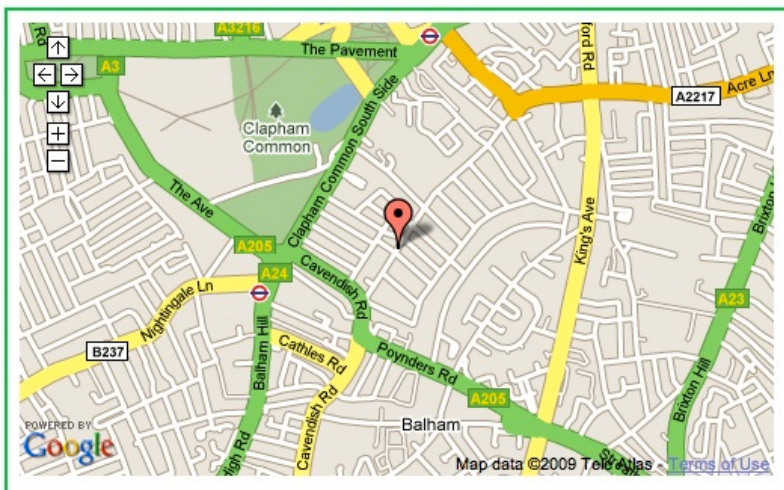

## Introduction

---

We are pleased to announce the extension of our services to the Awareness Centre in Clapham. The Awareness Centre is a thriving community treatment centre which provides a range of physical and psychological treatments. The centre is conveniently situated in Abbeville Road, a village-like part of Clapham, 5 minutes walk south of Clapham Common and its busy transport connections.

## Location & Travel

---

### Tube:

Underground transport is available via the Northern line to Clapham South. From the Underground station proceed along Clapham Common South Side turning right into Cavendish Road, from which Abbeville Road is the second turning on the left (London Underground Map).